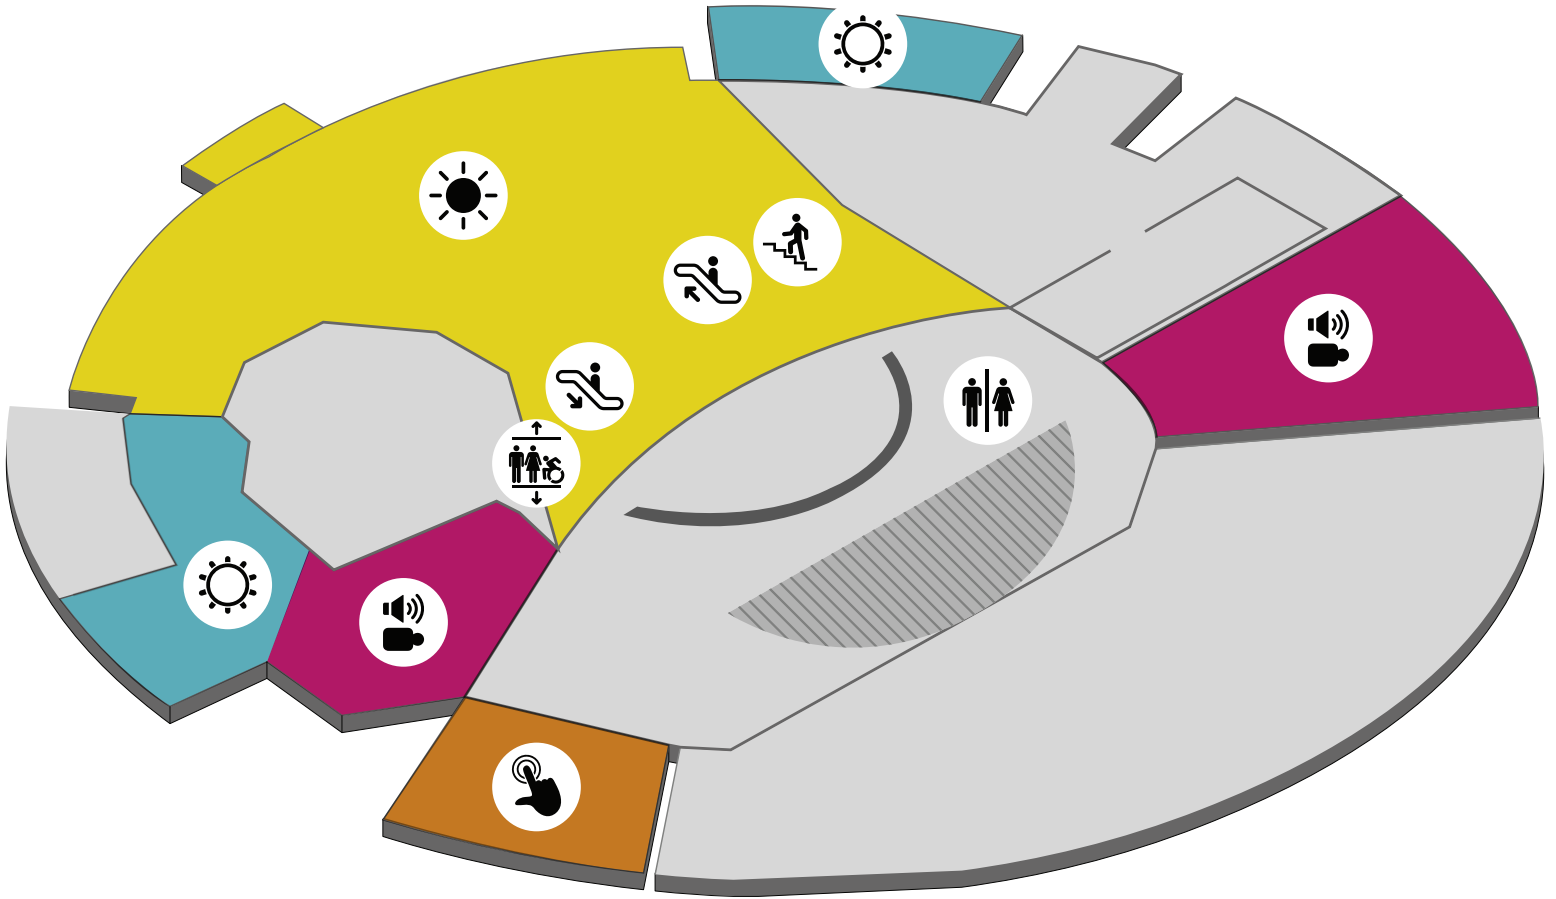

**LEGEND**

Natural Light	Stairs	Bottle Filling Station
Tactile	Escalator	Assistive Listening System
Accessible Restroom	Elevator	Accessibility Information
	Food and Drink	Family Restroom / Changing Table

\*Curiosity Connection is for children 5 and younger

**LEGEND**

Natural Light	Tactile	Stairs
Low Light	Sound / Video	Escalator
		Elevator
		Restroom

**LEGEND**

Low Light	Stairs	Elevator
Sound / Video	Escalator	Restroom

LEGEND

Low Light	Stairs	Restroom
Tactile	Escalator	Bottle Filling Station
Sound / Video	Elevator	Assistive Listening System