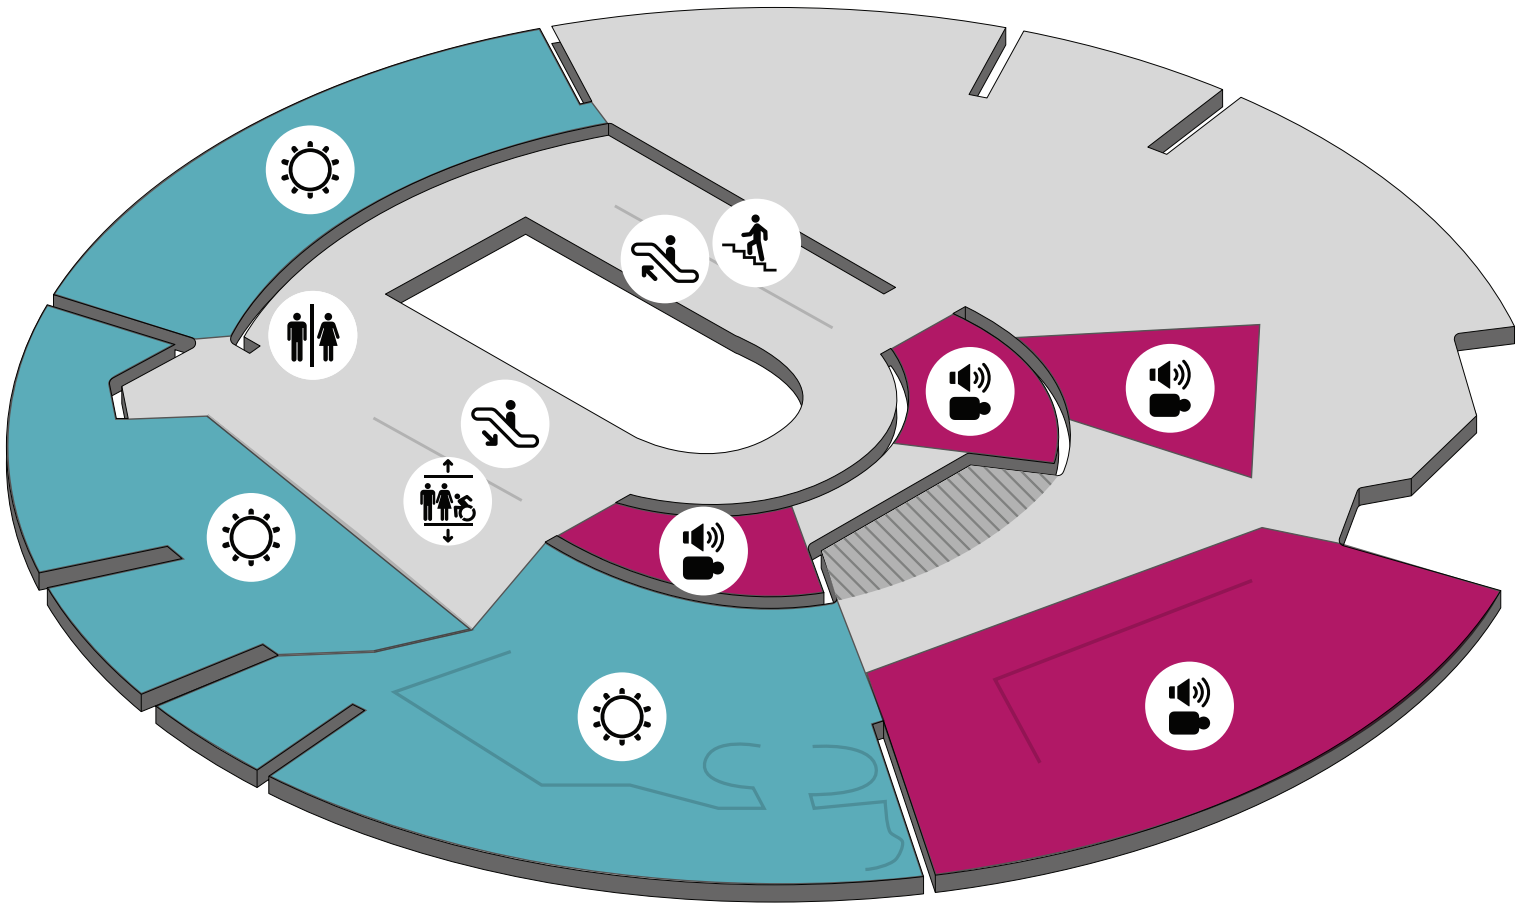

**LEGEND**

Natural Light	Stairs	Bottle Filling Station
Tactile	Escalator	Assistive Listening System
Accessible Restroom	Elevator	Accessibility Information
	Food and Drink	Family Restroom / Changing Table

\*Curiosity Connection is for children 5 and younger

**LEGEND**

Natural Light	Tactile	Stairs
Low Light	Sound / Video	Escalator
		Elevator
		Restroom

**LEGEND**

Low Light	Stairs	Elevator
Sound / Video	Escalator	Restroom

LEGEND

Low Light	Stairs	Restroom
Tactile	Escalator	Bottle Filling Station
Sound / Video	Elevator	Assistive Listening System