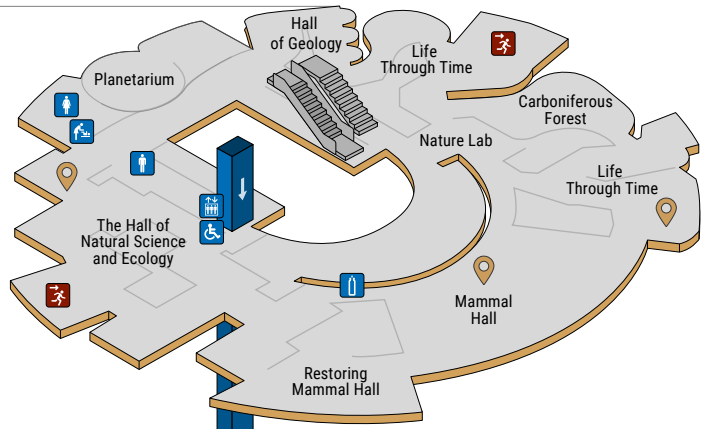

## THIRD FLOOR

Bison Diorama  
in Mammal Hall

Marshall's Creek  
Mastodon in  
Life Through Time

Birds of Prey in  
The Hall of Natural  
Science and Ecology

## SECOND FLOOR

Conestoga Wagon in  
Industry & Transportation  
in Pennsylvania

Dugout Canoe in  
Anthopology & Archaeology

*Battle of Gettysburg:  
Pickett's Charge*  
in Civil War Objects of Valor

## GROUND FLOOR

Highlighted Objects

Ticketing

Handicap Access

Bottle Filling Station

Men's Restroom

Women's Restroom

Family Restroom

Changing Table

Elevator

Food and Drink

Coatroom

Emergency Exit