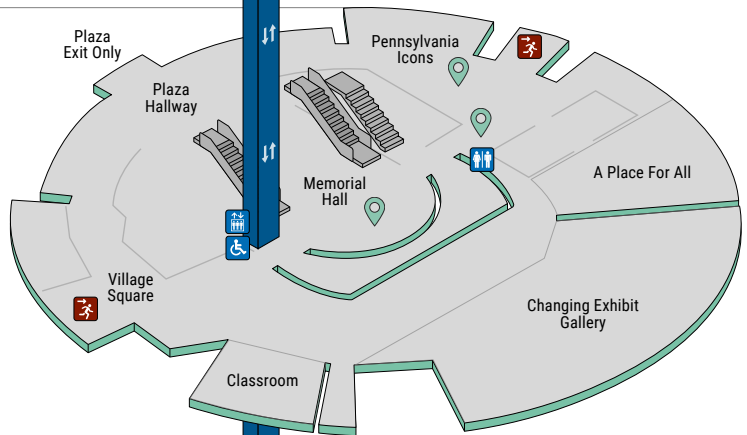

## FIRST FLOOR

William Penn Statue  
in Memorial Hall

1790s Militia Coat  
in Pennsylvania Icons

Silver Service in  
USS Pennsylvania

## GROUND FLOOR

Highlighted Objects

Ticketing

Handicap Access

Bottle Filling Station

Men's Restroom

Women's Restroom

Family Restroom

Changing Table

Elevator

Food and Drink

Coatroom

Emergency Exit