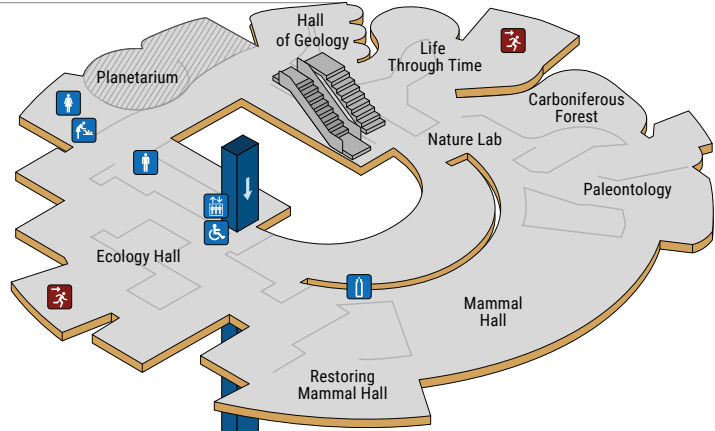

# THIRD FLOOR

# SECOND FLOOR

# GROUND FLOOR

-  Closed Areas
-  Ticketing
-  Handicap Access
-  Bottle Filling Station
-  Men's Restroom
-  Women's Restroom
-  Family Restroom
-  Changing Table
-  Elevator
-  Coatroom
-  Emergency Exit

Museum exhibit galleries close starting at 4:30 p.m.