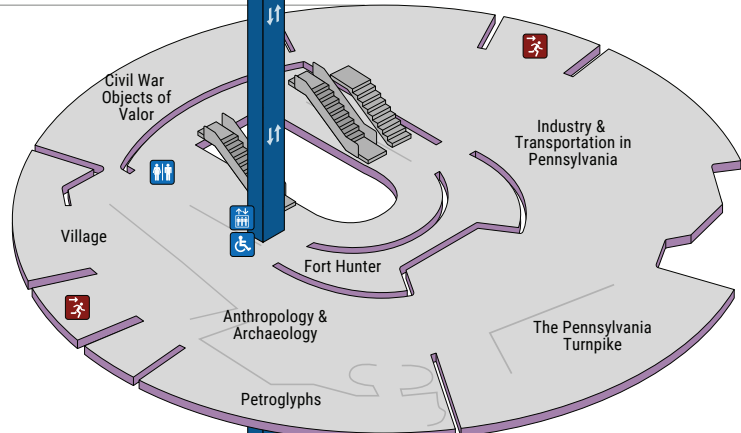

# THIRD FLOOR

# SECOND FLOOR

# GROUND FLOOR

-  Closed Areas
-  Ticketing
-  Handicap Access
-  Bottle Filling Station
-  Men's Restroom
-  Women's Restroom
-  Family Restroom
-  Changing Table
-  Elevator
-  Coatroom
-  Emergency Exit

Museum exhibit galleries close starting at 4:30 p.m.