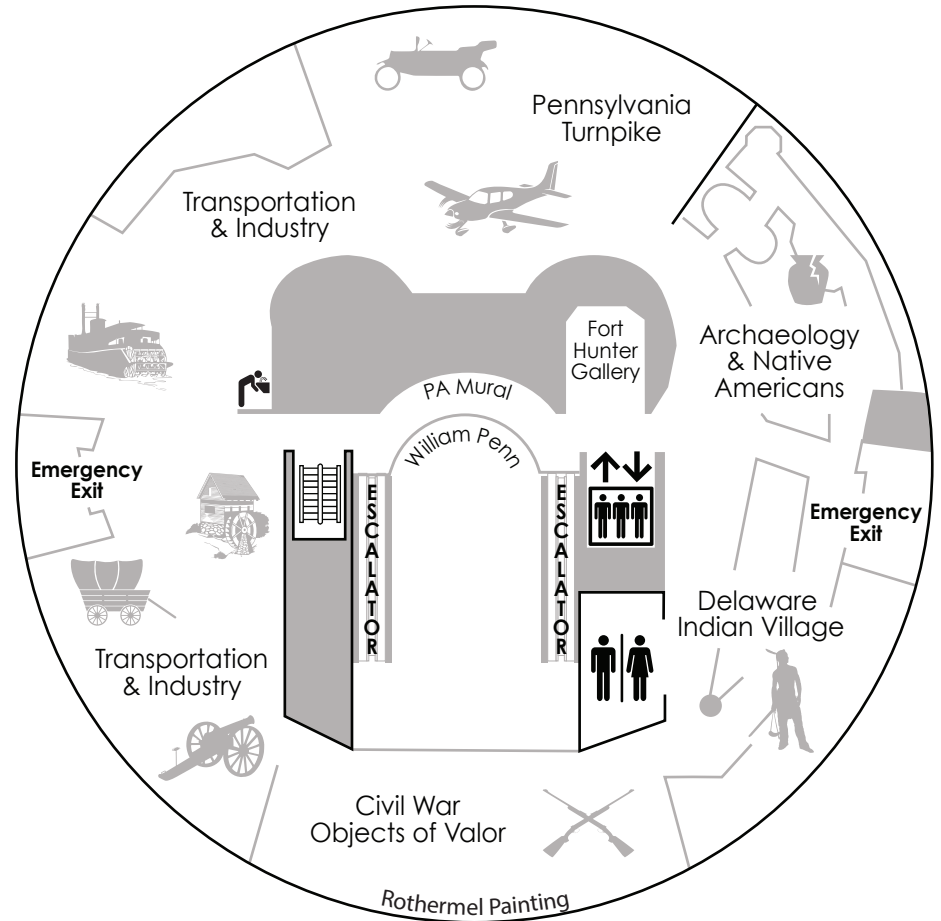

## FLOOR 1

## FLOOR 2

Help us preserve Pennsylvania's treasures. No flash photography allowed—bright lights will damage the collections. Food and drink are not permitted except in designated areas on the Ground Floor.

### Museum

Wednesday—Saturday 9am—5pm  
Sunday 12 Noon—5pm

### Store & Curiosity Connection

Wednesday—Saturday 10am—4pm  
Sunday 12 Noon—4pm

For more information about the Museum's Membership Program visit [paheritage.org](http://paheritage.org). The State Museum is part of the Pennsylvania Trails of History and is administered by Pennsylvania Historical & Museum Commission. Visit [phmc.pa.gov](http://phmc.pa.gov) for more information.