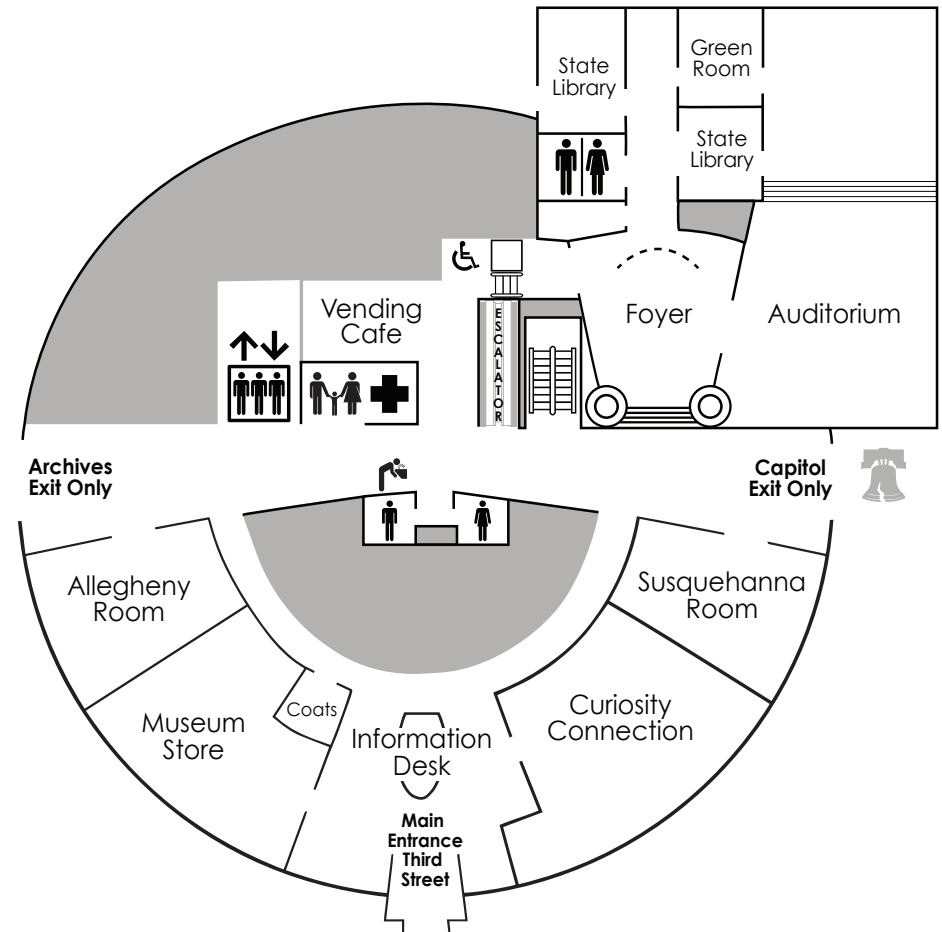

GROUND FLOOR

HOURS

Museum

Wednesday—Saturday 9am—5pm
Sunday 12 Noon—5pm

Store & Curiosity Connection

Wednesday—Saturday 10am—4pm
Sunday 12 Noon—4pm

For more information about the Museum's Membership Program visit paheritage.org. The State Museum is part of the Pennsylvania Trails of History and is administered by Pennsylvania Historical & Museum Commission. Visit phmc.pa.gov for more information.