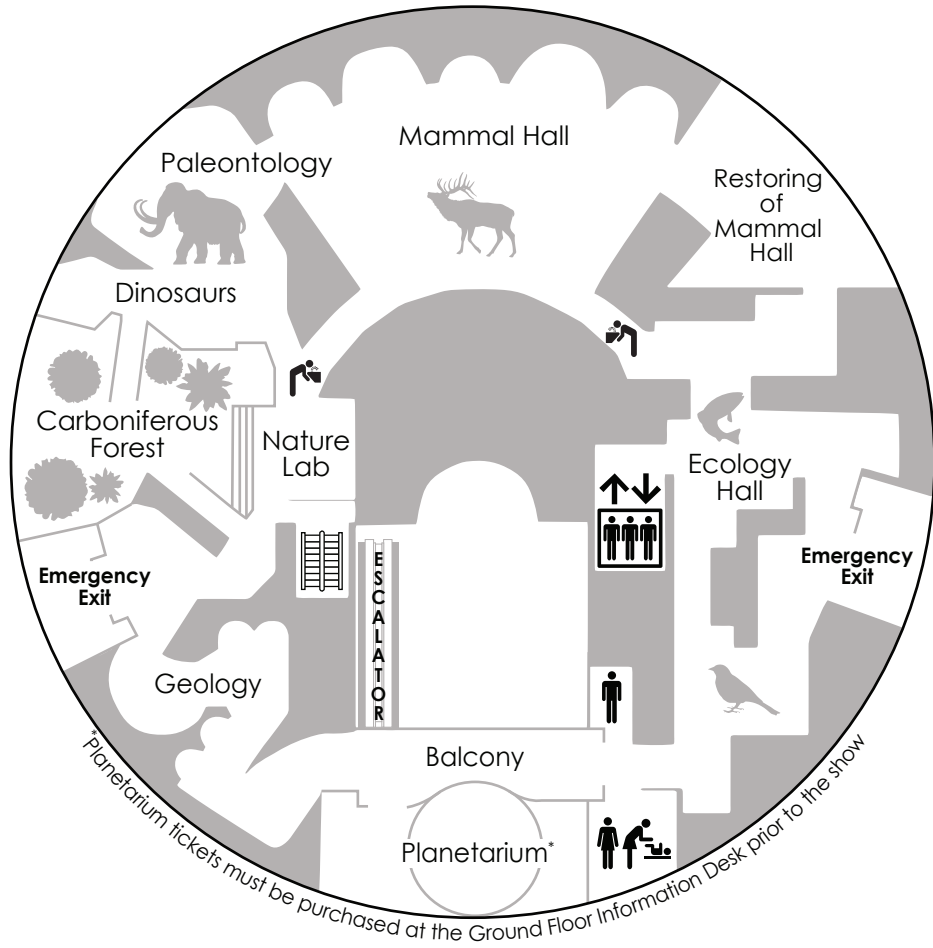

FLOOR 3

GROUND FLOOR

HOURS

Museum

Wednesday—Saturday 9am—5pm
Sunday 12 Noon—5pm

Store & Curiosity Connection

Wednesday—Saturday 10am—4pm
Sunday 12 Noon—4pm

For more information about the Museum's Membership Program visit paheritage.org. The State Museum is part of the Pennsylvania Trails of History and is administered by Pennsylvania Historical & Museum Commission. Visit phmc.pa.gov for more information.