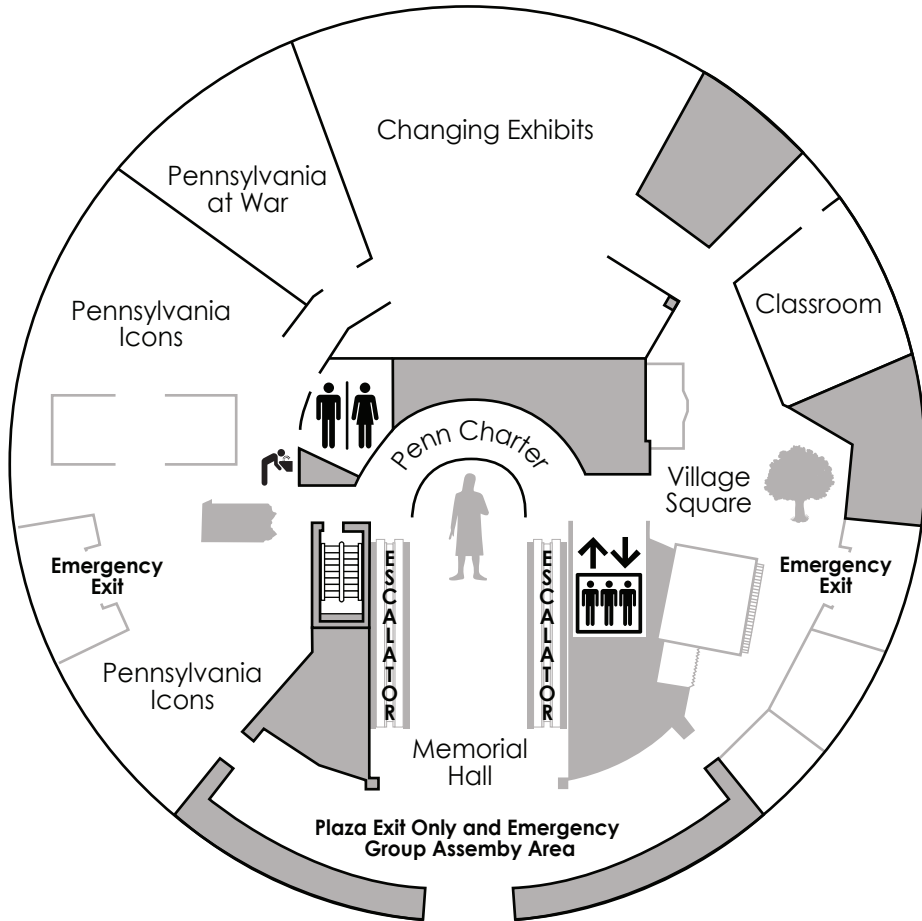

## FLOOR 1

## FLOOR 2

Help us preserve Pennsylvania's treasures. No flash photography allowed—bright lights will damage the collections. Food and drink are not permitted except in designated areas on the Ground Floor.

## GROUND FLOOR

### Museum

Wednesday—Saturday 9am—5pm  
Sunday 12 Noon—5pm